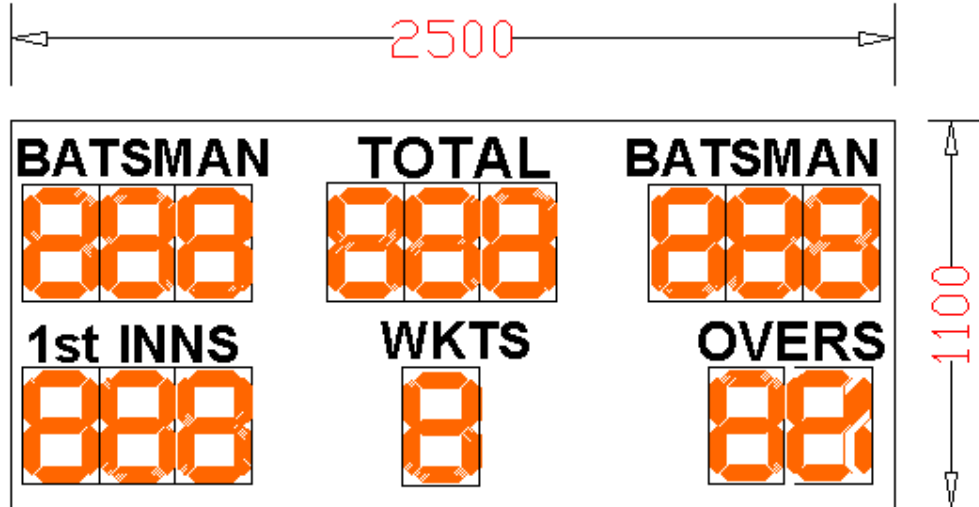

(non contractual picture)

Cricket RANGE

Model FSL/FS15R12L

PRODUCT COMPOSITION

15x 33cm Amber LED digits

Total, Wkts, Overs, 1st INNS Batsmans ScoresX2

Supplied with remote control console for changing the score.

Umpire Light Operated from Console

Brightness adjustment

183 metre viewing distance

TECHNICAL SPECIFICATION

Use : Outdoor

Transmission : Radio

Readability : Distance = 183 m 33cm Digit
Angle > 110°

Power supply : 230V 50/60 Hz Mains

Display : The Ultrabright LED digits offer the widest viewing angles, are unaffected by bright sunlight and have adjustable brightness control

Enclosure : All digits and electronics are fitted within a powercoated aluminium enclosure

Protection : Vandal Resistant and anti reflection Lexan front face

Dimensions : 2500 x 1100 x 100 mm

Weight : 90 kg

Transmitter : Remote control console

15 Digit LED Scoreboard